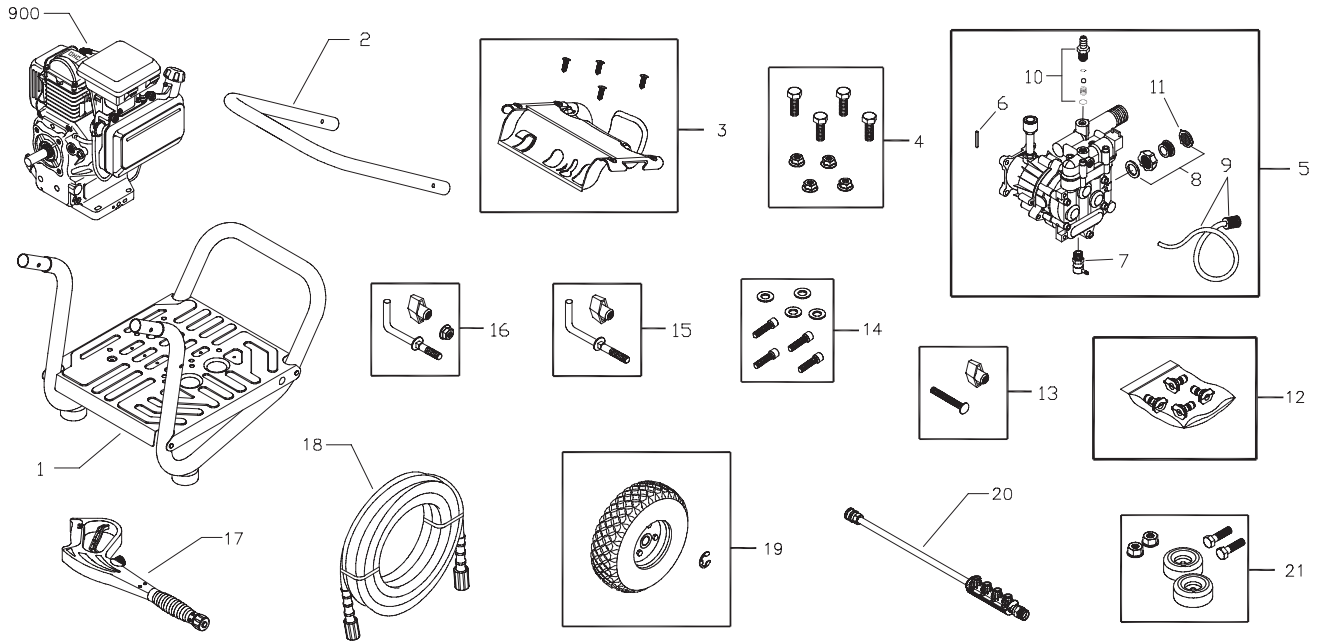

# Illustrated Parts List

## Pressure Washer / Lavadora de Presión Model / Modelo 020241

Questions? Preguntas? **Helpline - 1-888-611-6708** M-F 8-5 CT

Troy-Bilt® is a registered trademark of MTD and is used under license to Briggs & Stratton Power Products. Troy-Bilt® es una marca registrada de MTD y se usa abajo licencia a Briggs & Stratton Power Products.

## EXPLODED VIEW AND PARTS LIST - MAIN UNIT

Item	Part #	Description
1	196695GS	BASE, w/Mounts
2	P194567GS	HANDLE
3	196780GS	ASSY, Billboard w/Decals
	195964GS	Clip, Tree
4	192318GS	KIT, Engine Mounting Hardware
5	198347GS	ASSY, Pump
6	23139DGS	KEY
7	194298GS	VALVE, Thermal Relief
8	190670GS	KIT, Water Inlet
9	189971GS	KIT, Chemical Hose
10	190593GS	KIT, Chemical Injection
11	B2384GS	FILTER
12	196020GS	KIT, Nozzle
	198841GS	Nozzle, Plastic, Soap
	195983NGS	Nozzle, QC, Red
	195983PGS	Nozzle, QC, Yellow
	195983RGS	Nozzle, QC, White
13	B2203GS	KIT, Handle Hardware
14	192131GS	KIT, Pump Mounting Hardware
15	193819GS	KIT, Hook, Lower Handle
16	194264GS	KIT, Hook, Upper Handle
17	199117GS	GUN

Item	Part #	Description
18	196006GS	HOSE
19	194509GS	KIT, Wheel
	191265GS	E-Ring
20	192198GS	EXTENSION, QC w/Nozzle Holder
21	192310GS	KIT, Vibration Mount
900	§	ENGINE